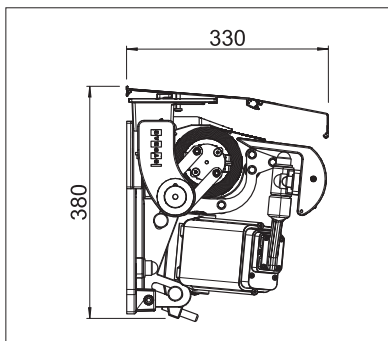

min. 13' 1"
max. 39' 4"*

min. 11' 6"
max. 16' 5"

* on request

The wind resistance class can vary depending on version and dimension.

Technical dimensions in millimetres (1 mm = 0.03937")

Wall installation with top board