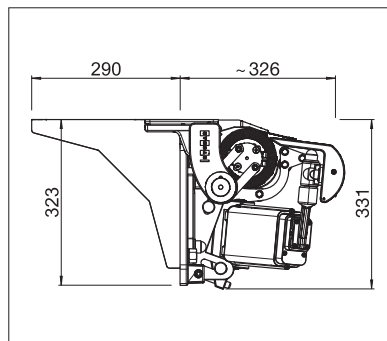

min. 13' 1"
max. 39' 4"*

min. 11' 6"
max. 16' 5"

* on request

The wind resistance class can vary depending on version and dimension.

Technical dimensions in millimetres (1 mm = 0.03937")

Wall installation with top board